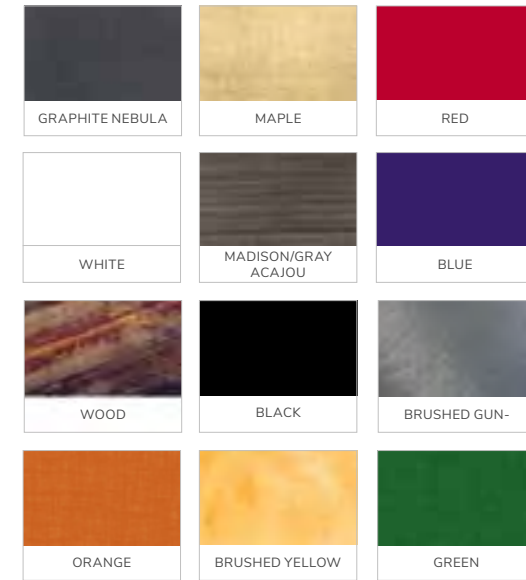

Customize and Create

Choose your base, black or chrome, then pick a color that suits your design.

Café Tables

Standard Black Base
30" RND 29"H

- **A) 8201220** (white) also available
- **820265** (Madison/gray acajou)
- **820941** (blue)
- **820943** (wood)
- **8201236** (black)
- **8201235** (brushed gunmetal)
- **8201239** (brushed yellow)
- **8201237** (green)
- **8201238** (orange)

36" RND 29"H
8201243 (black)

Café Tables

Hydraulic Chrome Base
30" RND 29"H

- **B) 820923** (graphite nebula) also available
- **8201208** (maple)
- **820921** (red)
- **820940** (blue)
- **820942** (wood)
- **8201223** (white)
- **8201231** (black)
- **8201230** (brushed gunmetal)
- **8201234** (brushed yellow)
- **8201232** (green)
- **8201233** (orange)

36" RND 29"H
820126 (white)
8201209 (graphite nebula)
8201206 (maple)
8201242 (black)