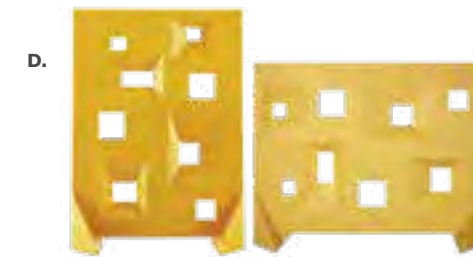

D.

E.

F.

Miramar Dividers
(molded plastic)
D) 85043 (harvest yellow)
E) 85042 (burgundy)
F) 85041 (gray)
Vertical: 63"L 23"D 83"H
Horizontal: 83"L 23"D 63"H

Show Essentials

Product Kiosk & Display

A) 75032
Display Cube—Large
 (black)
 24"W X 24"L X 42"H