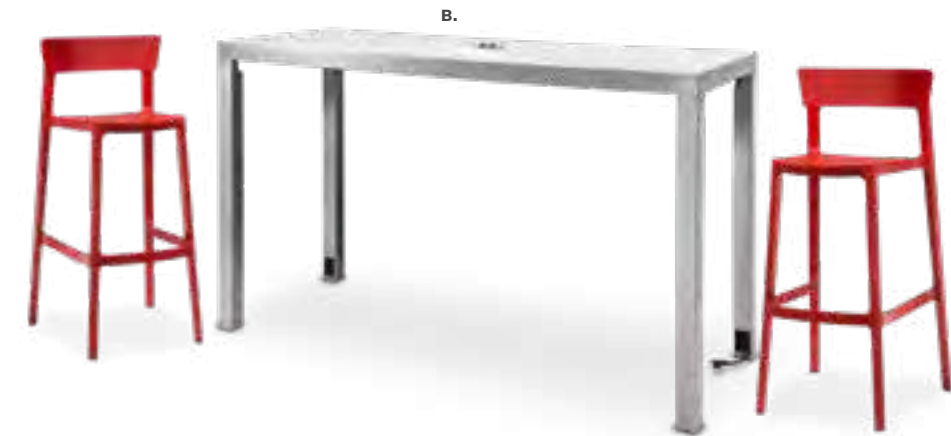

Powered Tables

Use
Ventura 6'
Bar or Cafe Tables
in your design to
facilitate conversations
while social
distancing.

**Ventura Powered
Bar Tables**
72.25"L 26.25"D 42"H
(silver frame)
A) 820950 (black top)
B) 820955 (white top)

POWERED
DETAIL

**Ventura Powered
Café Tables**
72.25"L 26.25"D 30"H
(silver frame)
C) 820964 (black top)
D) 820965 (white top)

POWERED
DETAIL

Please Note: Customer is responsible for providing labor and an electrical power source to the furniture. One 110V power source is required for each charging panel. Two charging units can be daisy chained together. 10A max per charging panel.