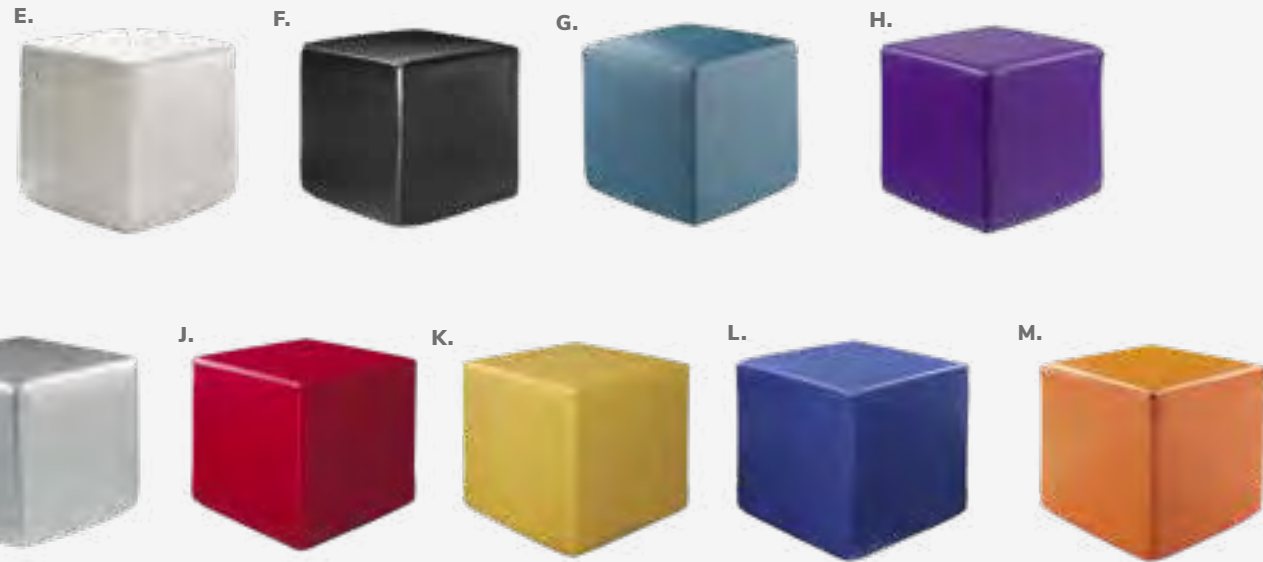

Ottomans

Vibe Cube

18"L 18"D 18"H

- A) 81535 (citrus green vinyl)
- B) 81537 (spice orange vinyl)
- C) 81538 (desert rose vinyl)
- D) 81536 (taupe vinyl)
- E) 81531 (white vinyl)
- F) 81530 (black vinyl)
- G) 81532 (steel blue vinyl)
- H) 81534 (purple vinyl)
- I) 81533 (silver vinyl)
- J) 81519 (red vinyl)
- K) 81517 (yellow vinyl)
- L) 81518 (blue vinyl)
- M) 81525 (orange vinyl)