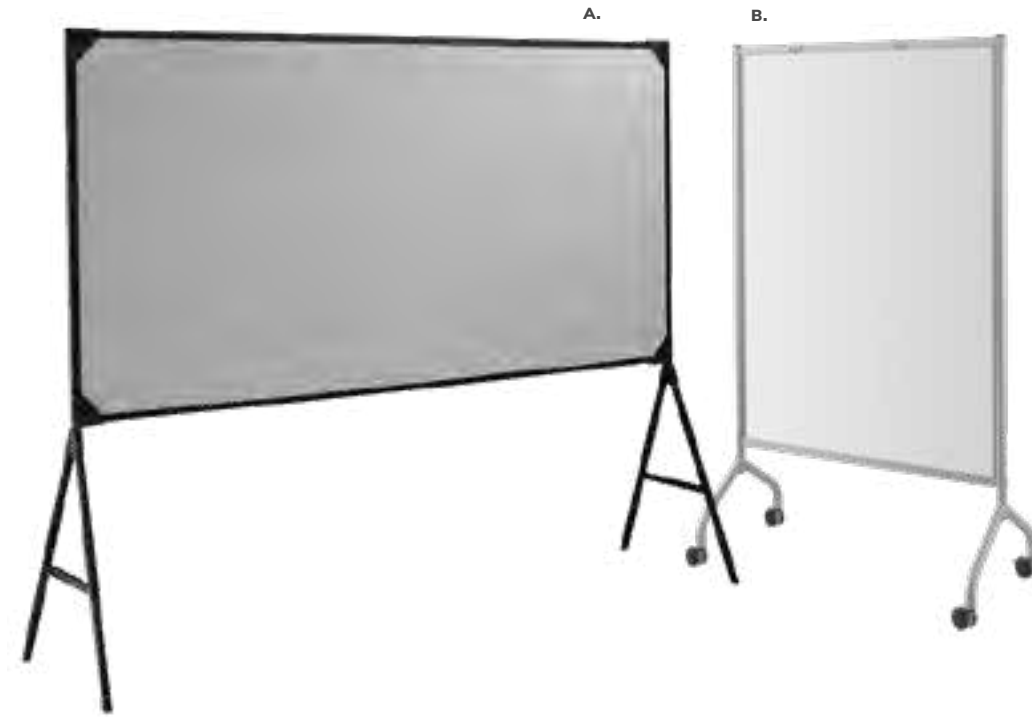

Office Accessories

A) 10201484
Floor Standing Bulletin Board
(white laminate, black)
48"W X 96"L X 78"H

B) 84050
Mobile White Board
(white laminate, white)
48"L 24"D 30"H

C) 220110
Chrome Bag Rack
(3" at center)
1"W X 41"H X 26"W