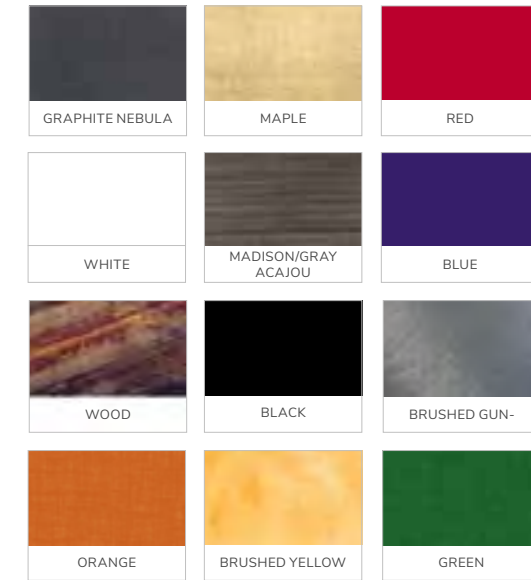

E) 820930 30" Round Bar Table
(blue top, chrome hydraulic base) 30" RND 45"H
F) 810860 Laguna Barstool (maple, chrome) 18"L 20"D 47"H

G) 820240 30" Round Bar Table w/ Hydraulic Chrome Base
(Madison/gray acajou) 30" RND 45"H
H) 810848 Christopher Barstool (white vinyl, chrome) 19"L 15"D 41"H

Customize and Create

Choose your base, black or chrome, then pick a color that suits your design.

Bar Tables Standard Black Base 30" RND 42"H

- A) 8201221** (white)
- B) 820919** (brushed yellow) also available
- 820264** (Madison/gray acajou)
- 820915** (brushed gunmetal)
- 820916** (black)
- 820917** (green)
- 820918** (orange)
- 820931** (blue)
- 820933** (wood)